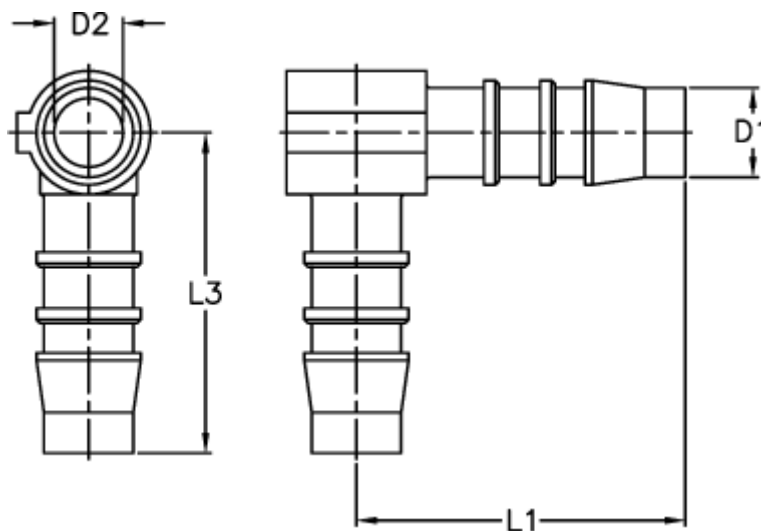

Article number: 027628900014

Description: Norma hose coupling WS 14

## Measures

---

D1 = 14

D2 = 10.0

L1 = 38.5

L3 = 41.5